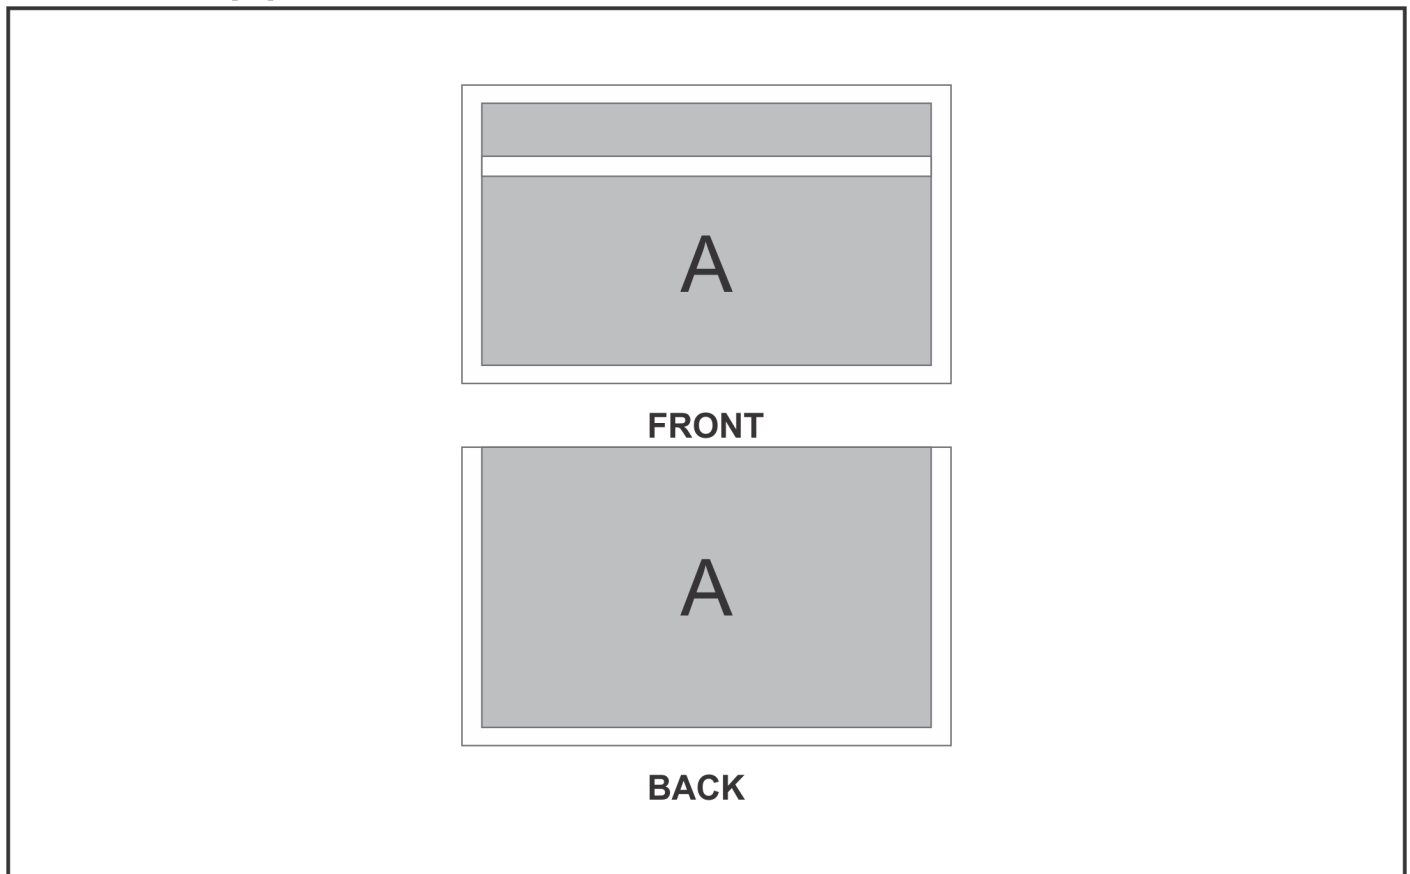

SG-HP-38-G

PPS Hoppla Access Wallet

Need to know:

- Includes 1-Position Sublimation (setup fees apply)
- **Please Note: We cannot guarantee 100% logo Alignment on all Brandable Panels.**

Branding Options:

Position A

1. Custom Sublimation A (CPSUB-A)
Full Colour
Size: 180mm wide x 121mm high